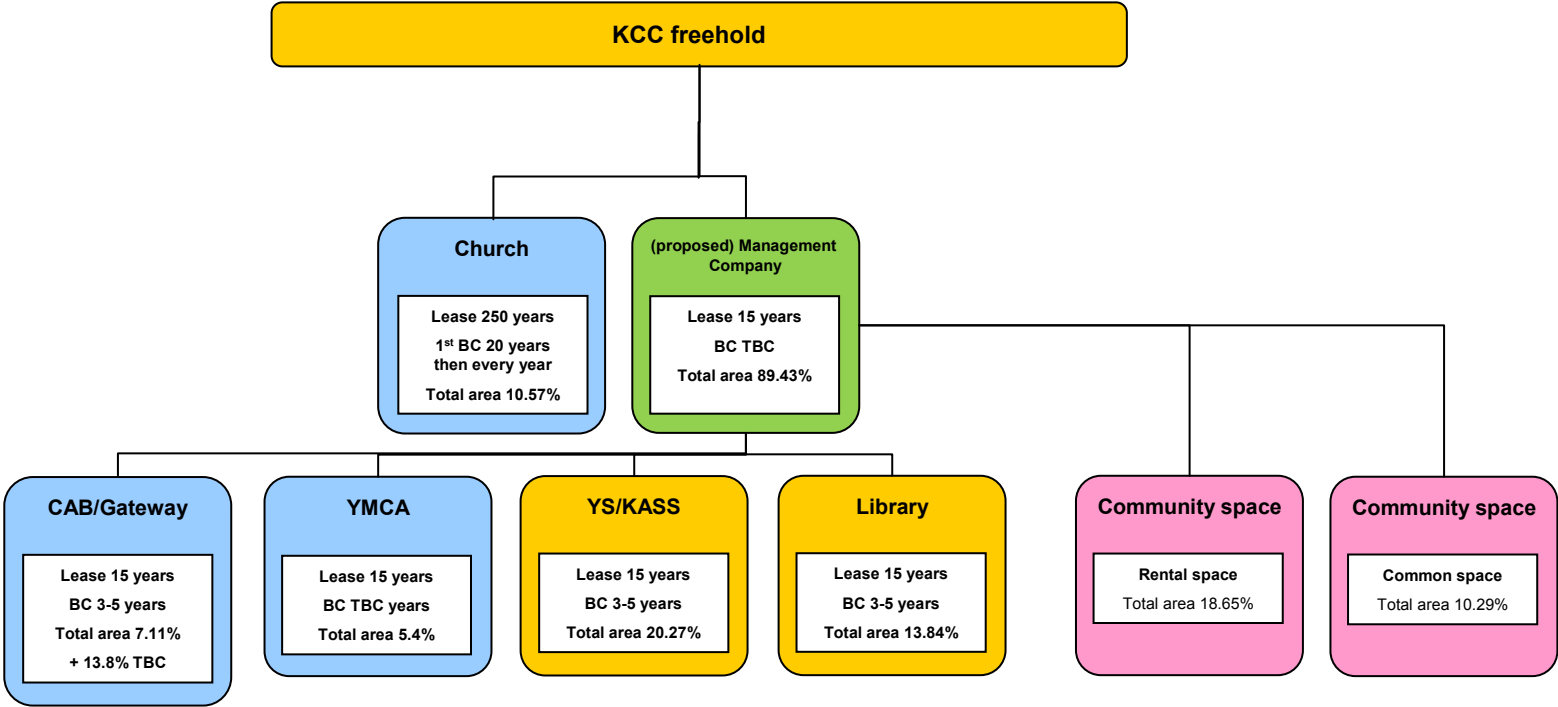

# Edenbridge Centre

Management setup

KCC Head of Property (dispute resolution)

KCC or Management company

Community Centre